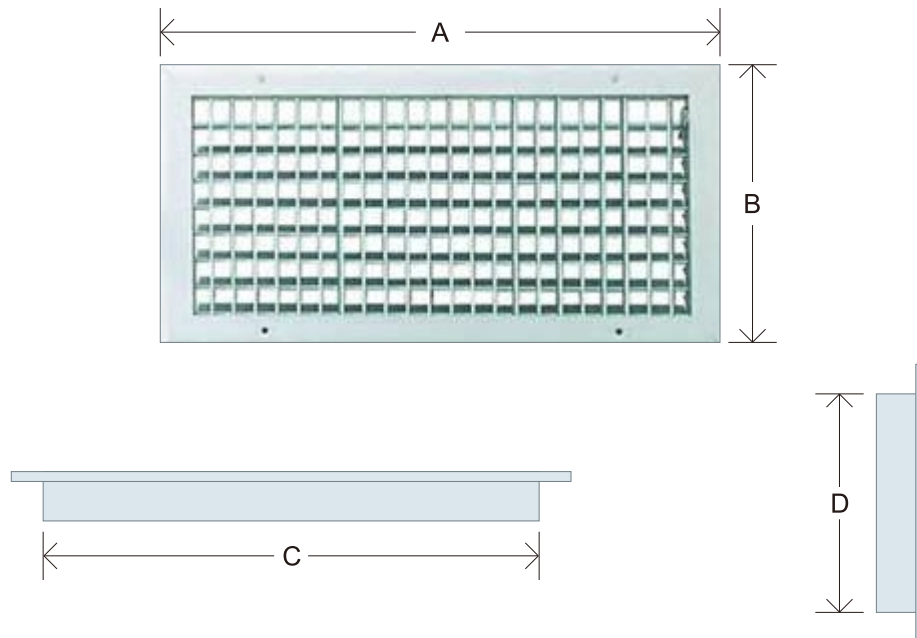

Overview.

RSS 330M Diffusers are designed for side wall and ceiling mount. Steel White finished diffusers.

Applications

330M fit well with home interior design. Used as side wall distribution three directions can be adjusted. Center and side to side. Mounting is easy with two screws made to be flush when screwed in.

Model Selection: Model—Size—330M 10x6						
Model	Size	Color	A	B	C	D
330M	14x6	White	14 7/8	8	13 29/64	5 1/2
	10x6	White	11 7/8	8	10 29/64	5 1/2
	12x6	White	13 7/8	8	11 29/64	5 1/2
	14x8	White	14 7/8	10	13 29/64	7 3/4

www.royalservicesupplies.com

1712 New Ave., San Gabriel, Los Angeles County, California 91776, U.S.A.

TEL : 1-626-4578848

FAX : 1-626-2938848

RSS Model-Color White. All Steel Construction						
ITEM NO.			330M			
Face velocity (FPM)	Pressure loss (in.WG)	Size	14x6	10x6	12X6	14x8
			CFM Throw (Feet)	CFM Throw (Feet)	CFM Throw (Feet)	CFM Throw (Feet)
400	.010		140 6.0	100 5.0	120 5.5	165 6.5
500	.016		175 7.5	120 6.5	145 7.0	205 8.5
600	.022		205 9.0	145 7.5	175 8.5	245 10.0
700	.031		240 11.0	170 9.0	205 9.5	285 11.0
800	.040		275 12.0	195 10.0	235 11.0	325 13.0
900	.050		310 14.0	220 11.0	265 13.0	365 15.0
1000	.062		345 15.0	245 13.0	295 14.0	410 17.0
1100	.075		380 17.0	270 14.0	325 15.0	450 18.0
1200	.090		415 18.0	295 15.0	355 17.0	490 20.0
1300	.105		450 20.0	315 16.0	380 18.0	530 21.0
1400	.122		485 21.0	340 18.0	410 19.0	570 23.0
1600	.160		550 24.0	390 20.0	470 2.0	650 26.0
1800	.202		620 27.0	440 23.0	530 25.0	735 30.0
2000	.249		690 30.0	490 26.0	590 28.0	815 33.0