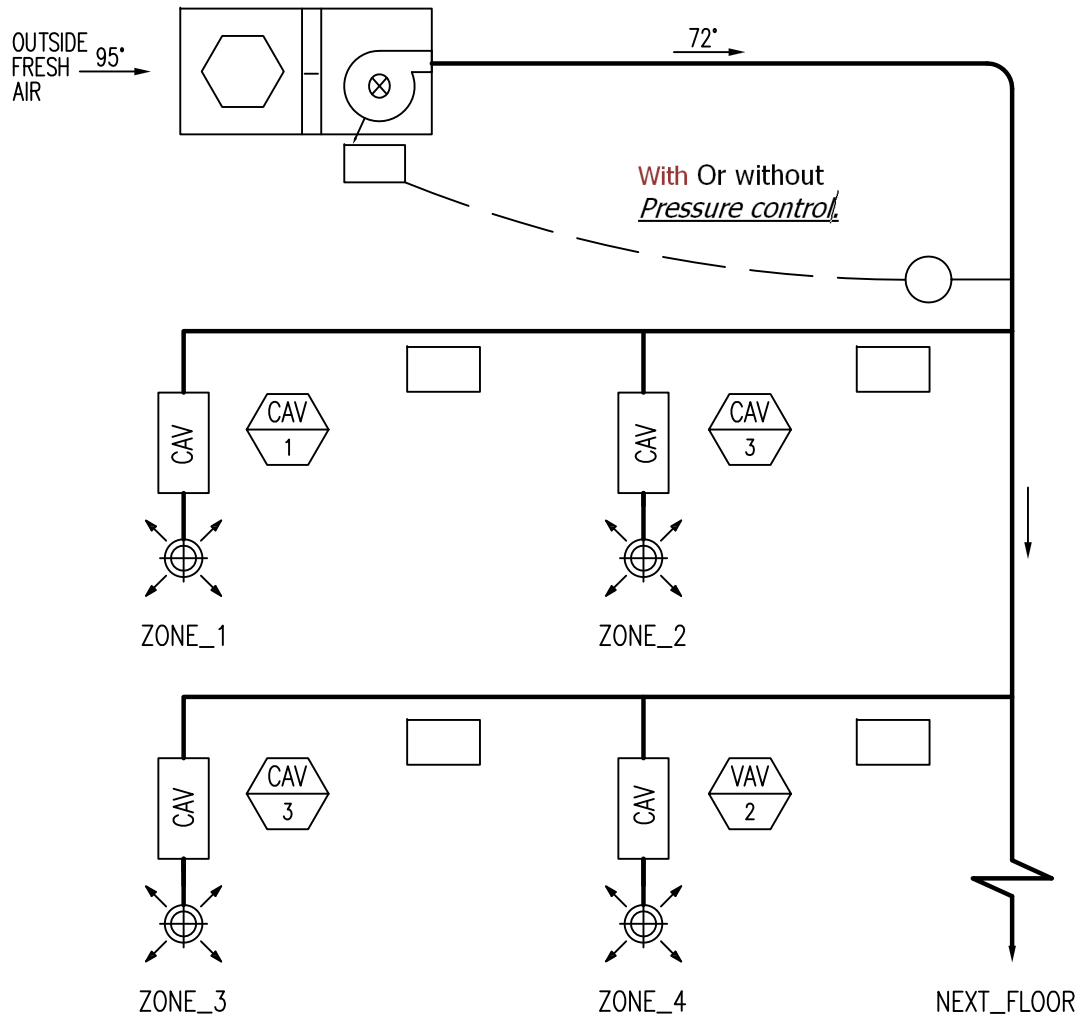

Royal Service Supplies

RSV-CAVC-Q Type CAV Module

RSV-CAVC-R Type CAV Module

CONSTANT FLOW VRV MINI-SPLIT OUTSIDE AIR EXAMPLE,ZONES CAN BE OFFICES OR APARTMENTS

TAG	MODEL	AIR CFM	ZONE	SIZE
CAV 1	CAVC-R100	50 CFM	1	4"
CAV 2	CAVC-R150	110 CFM	4	6"
CAV 3	CAVC-R200	160 CFM	2,3	8"

**NO BALANCING
REQUIRED.**

0
0
0